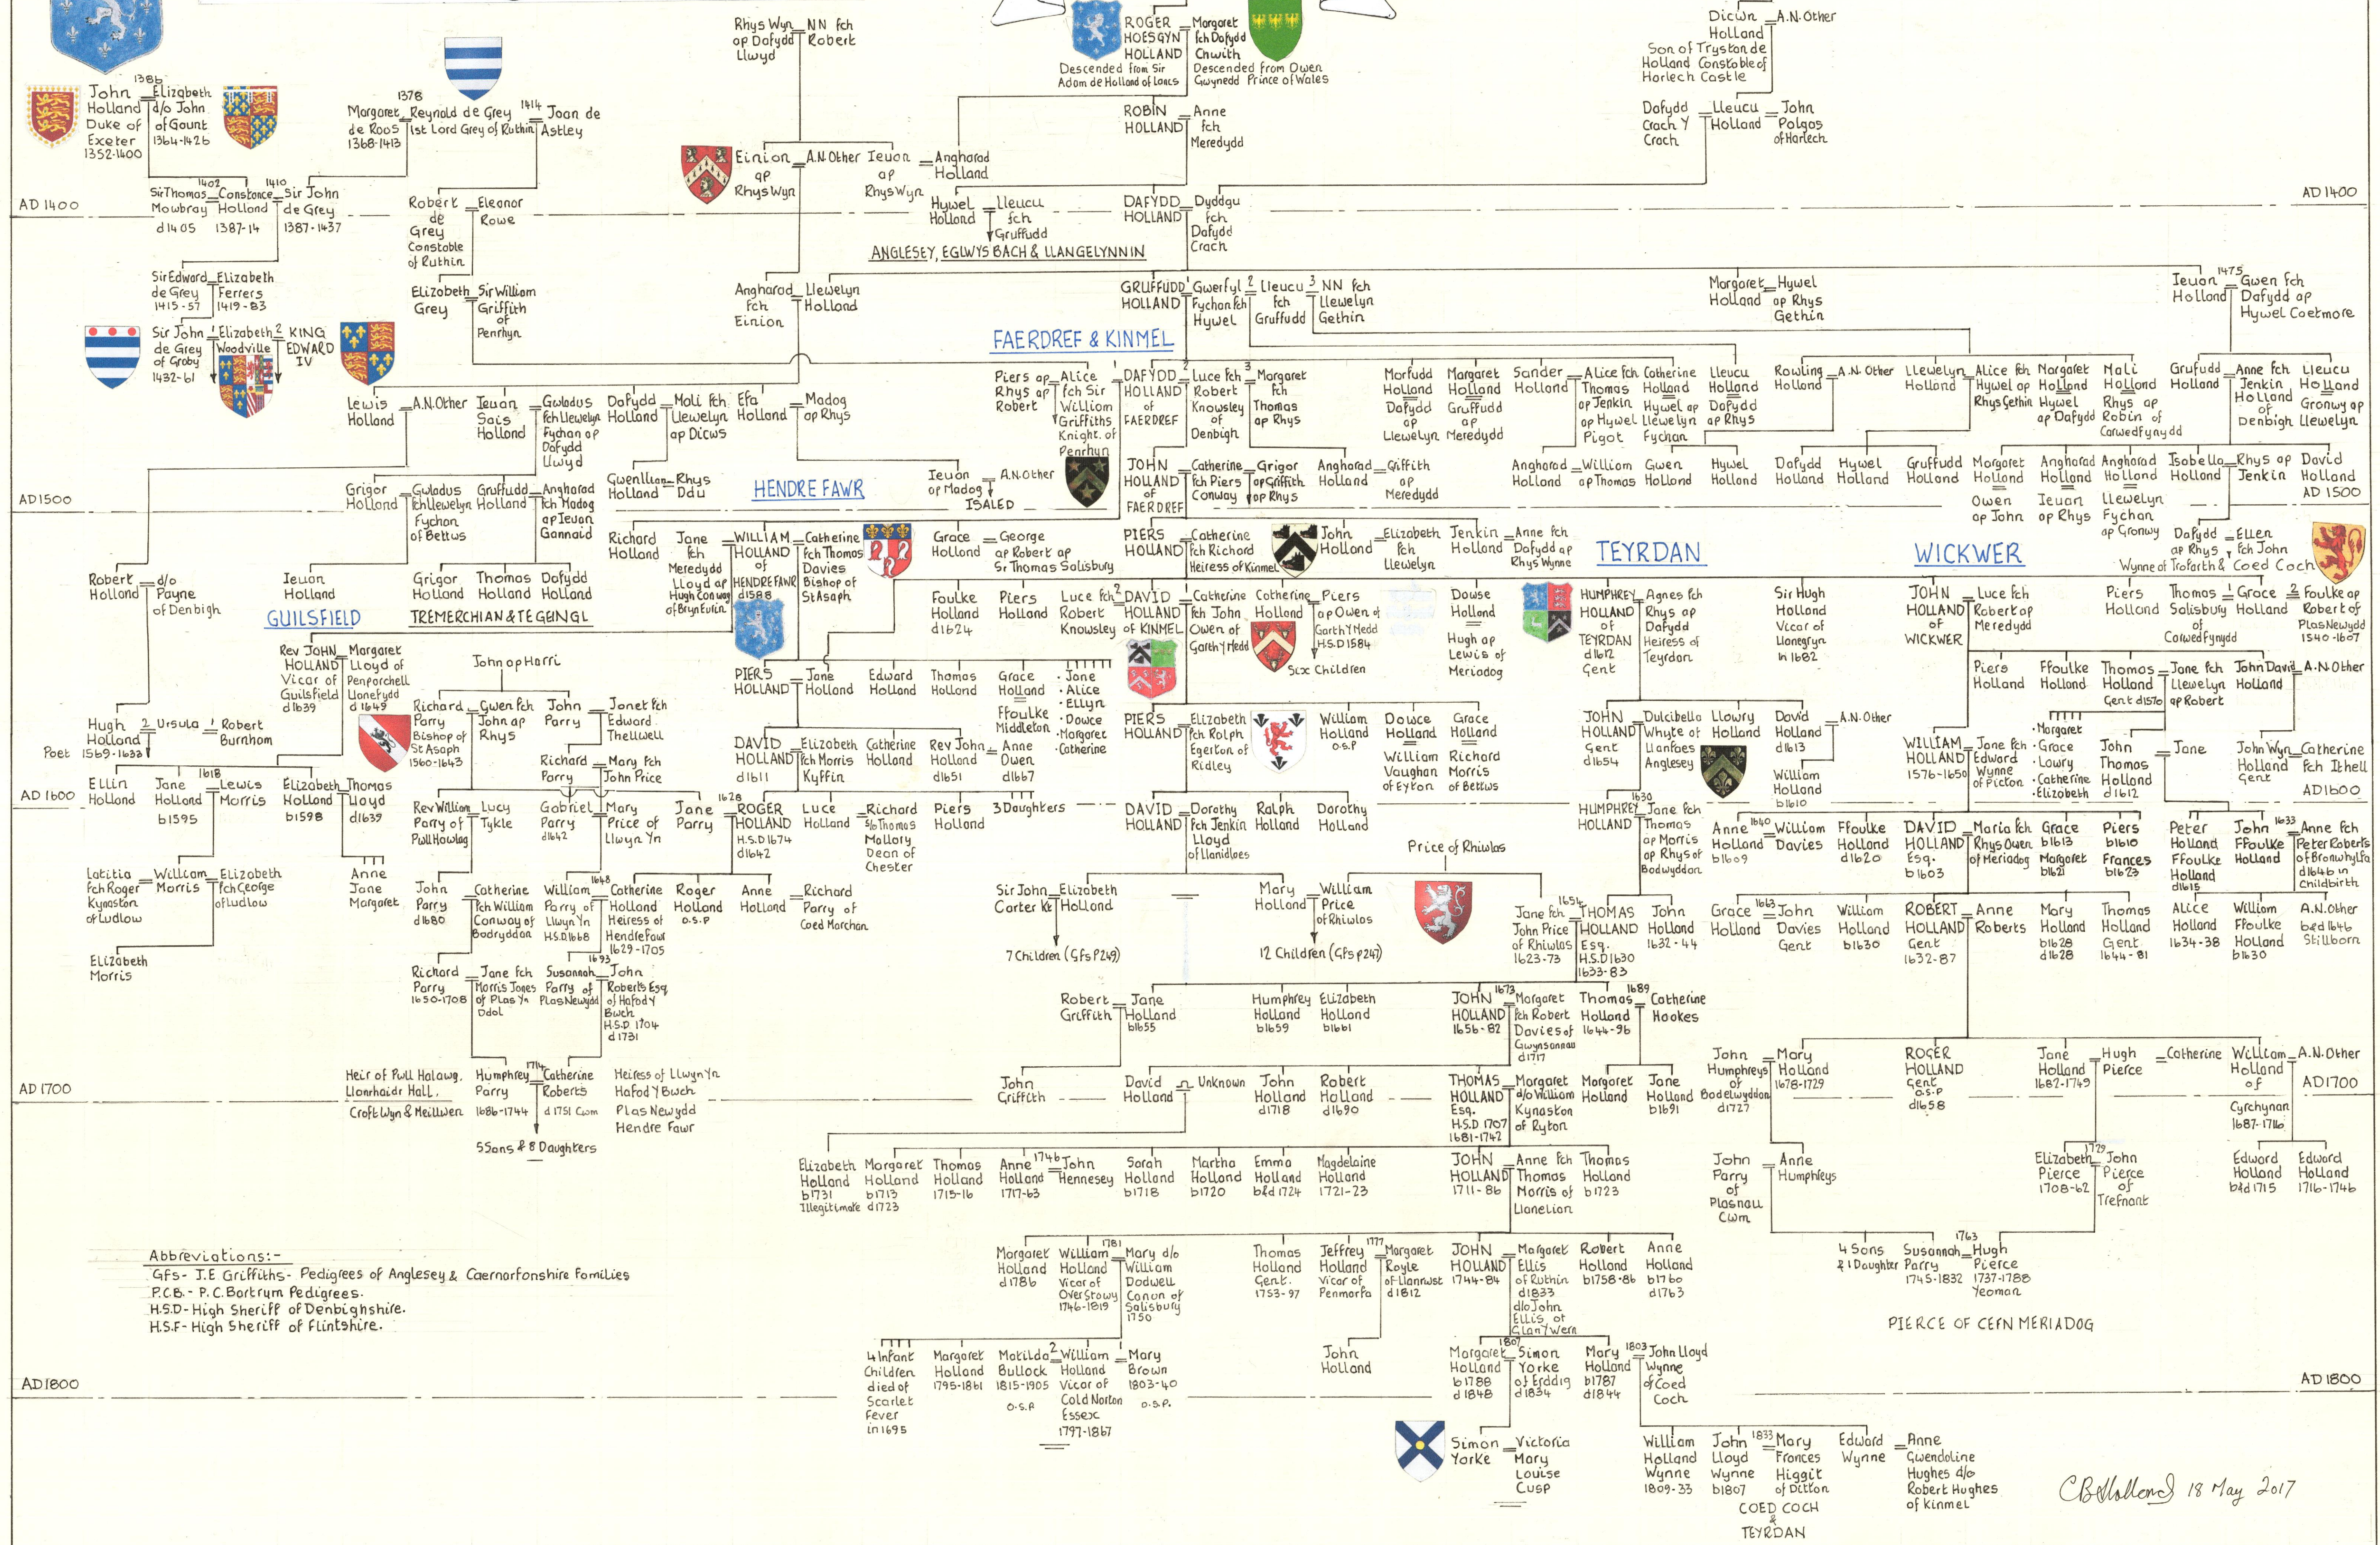

Kinmel, Abergele & Wickwer

Holland Pedigree

Abbreviations:-
 Gfs- J.E Griffiths- Pedigrees of Anglesey & Caernarfonshire Families
 P.C.B. - P.C. Bartrum Pedigrees.
 H.S.D. - High Sheriff of Denbighshire.
 H.S.F. - High Sheriff of Flintshire.

CB Holland 18 May 2017

COED COCH
TEYRDAN